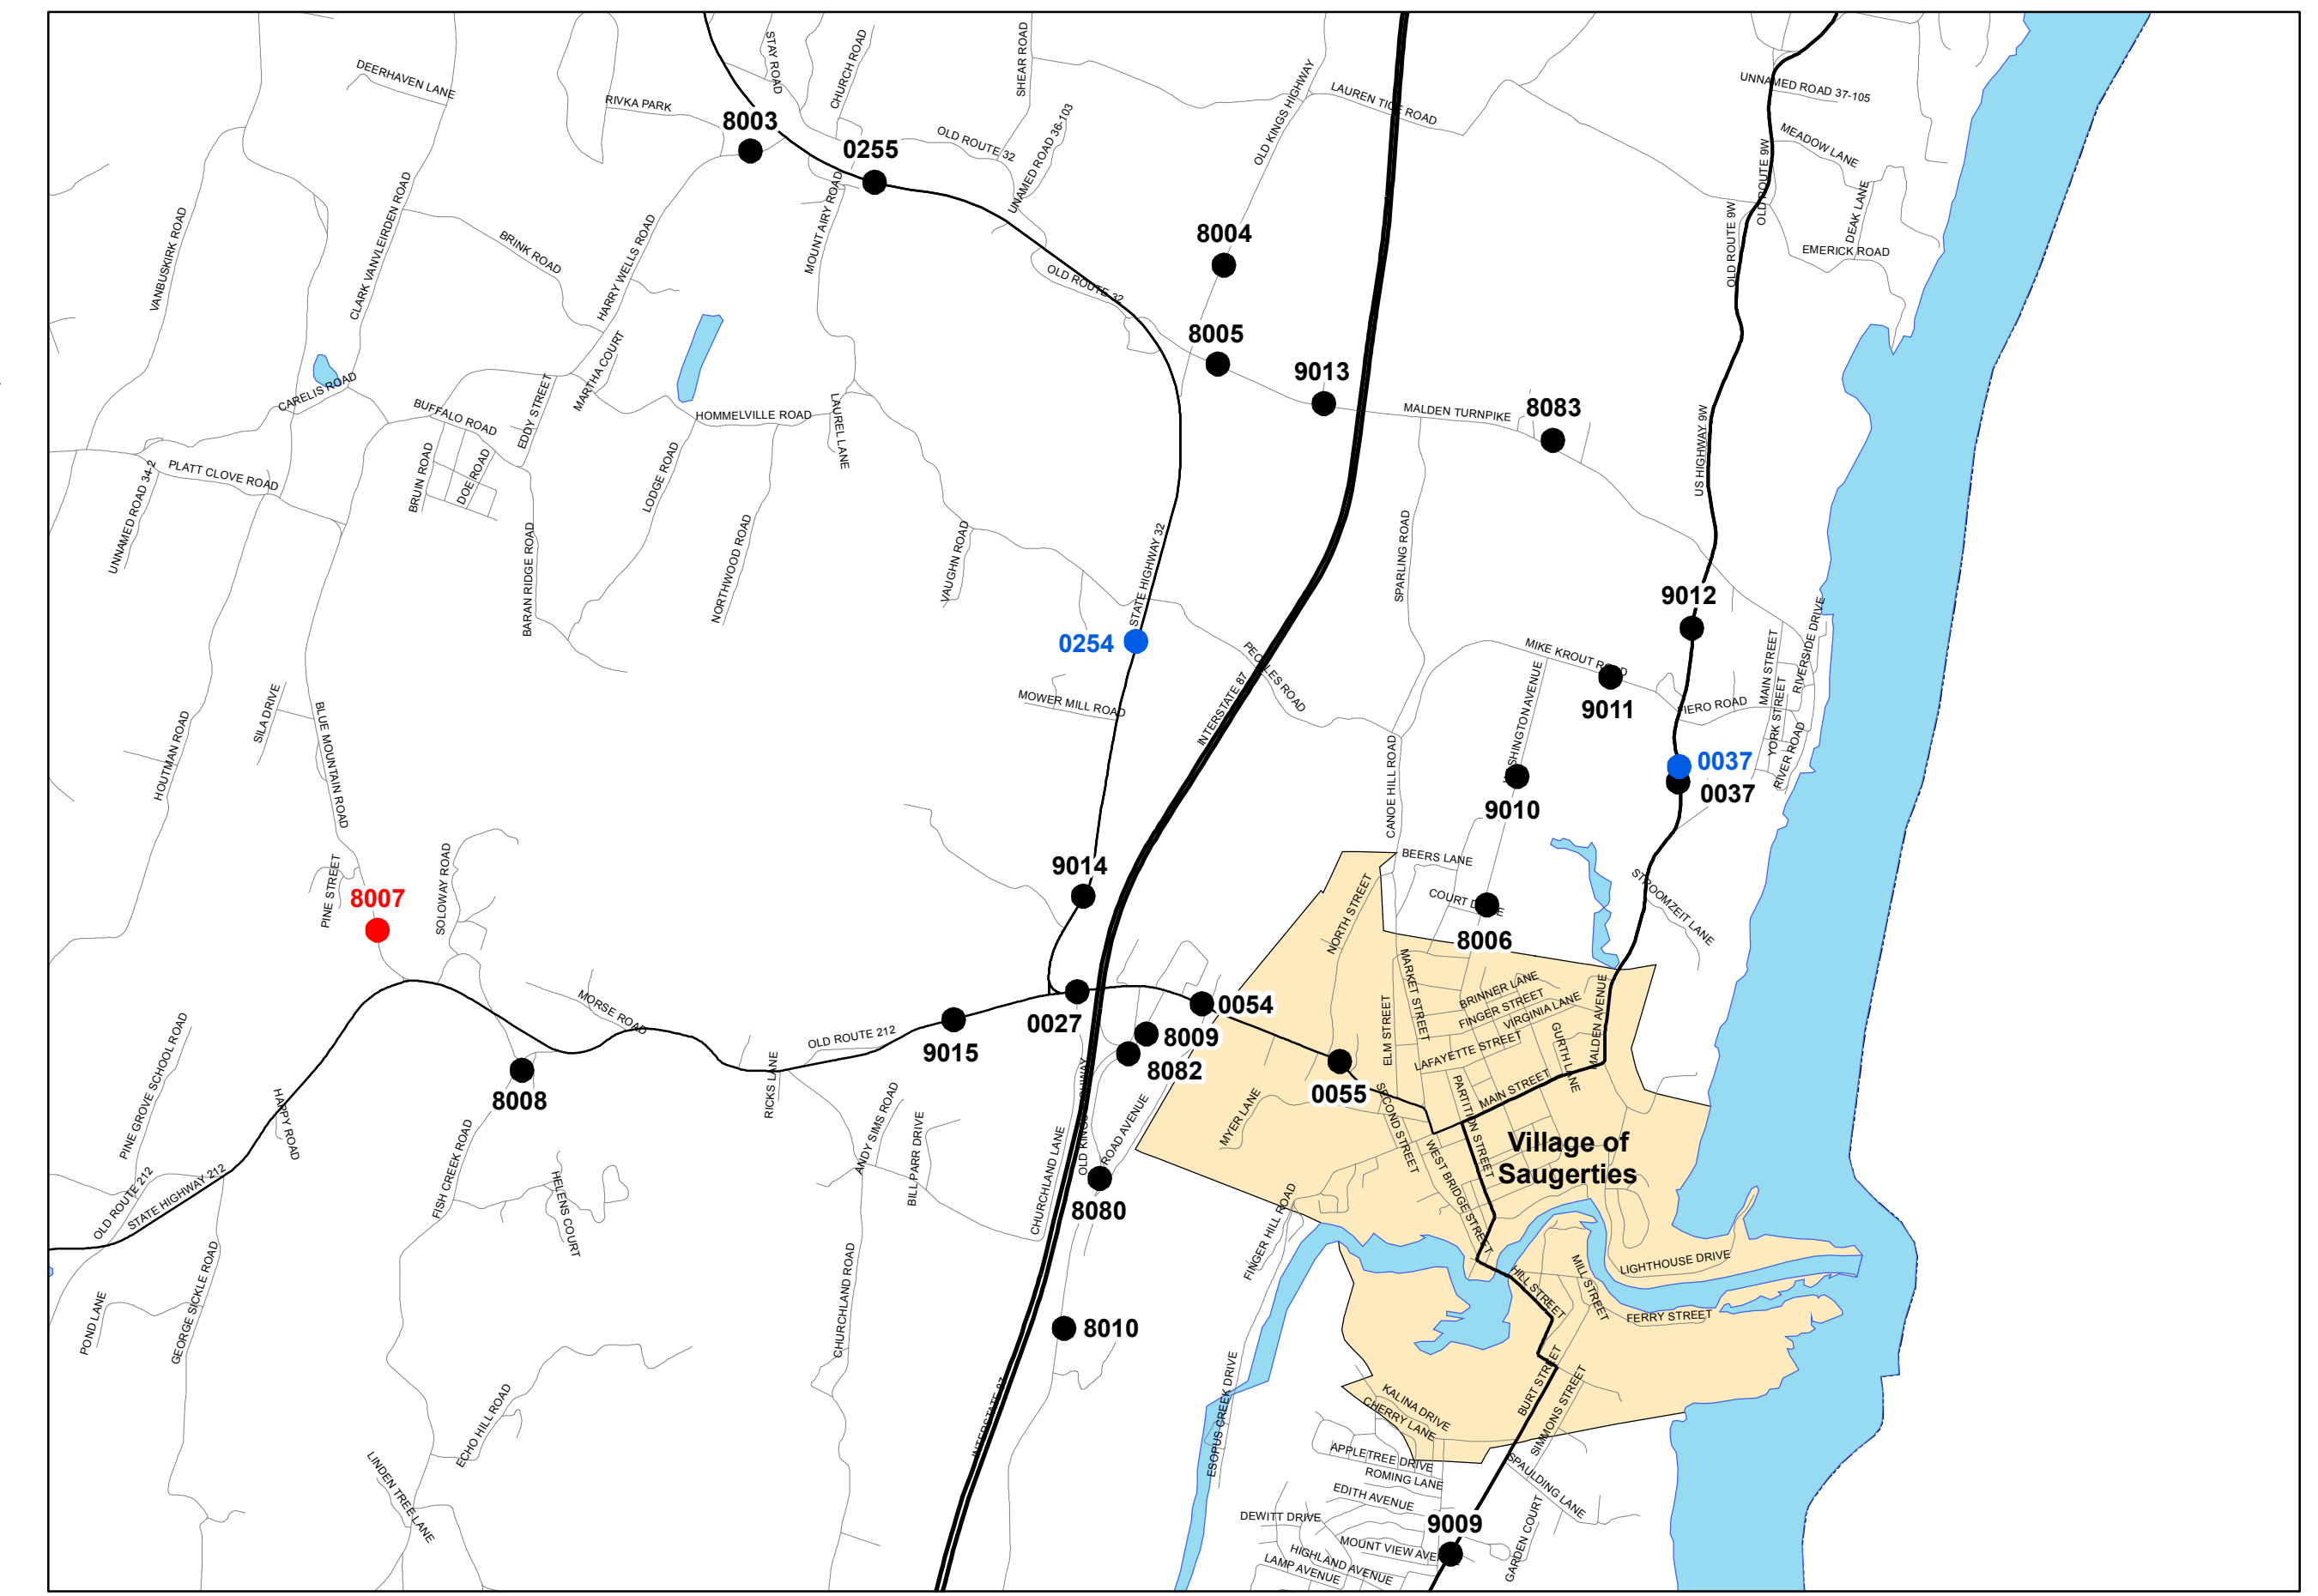

Ulster County Traffic Count Location

Legend

- 2005 Count Location
- 2006 Count Location
- 2007 Count Location

Prepared by
 Ulster County Transportation Council
 11/28/2007