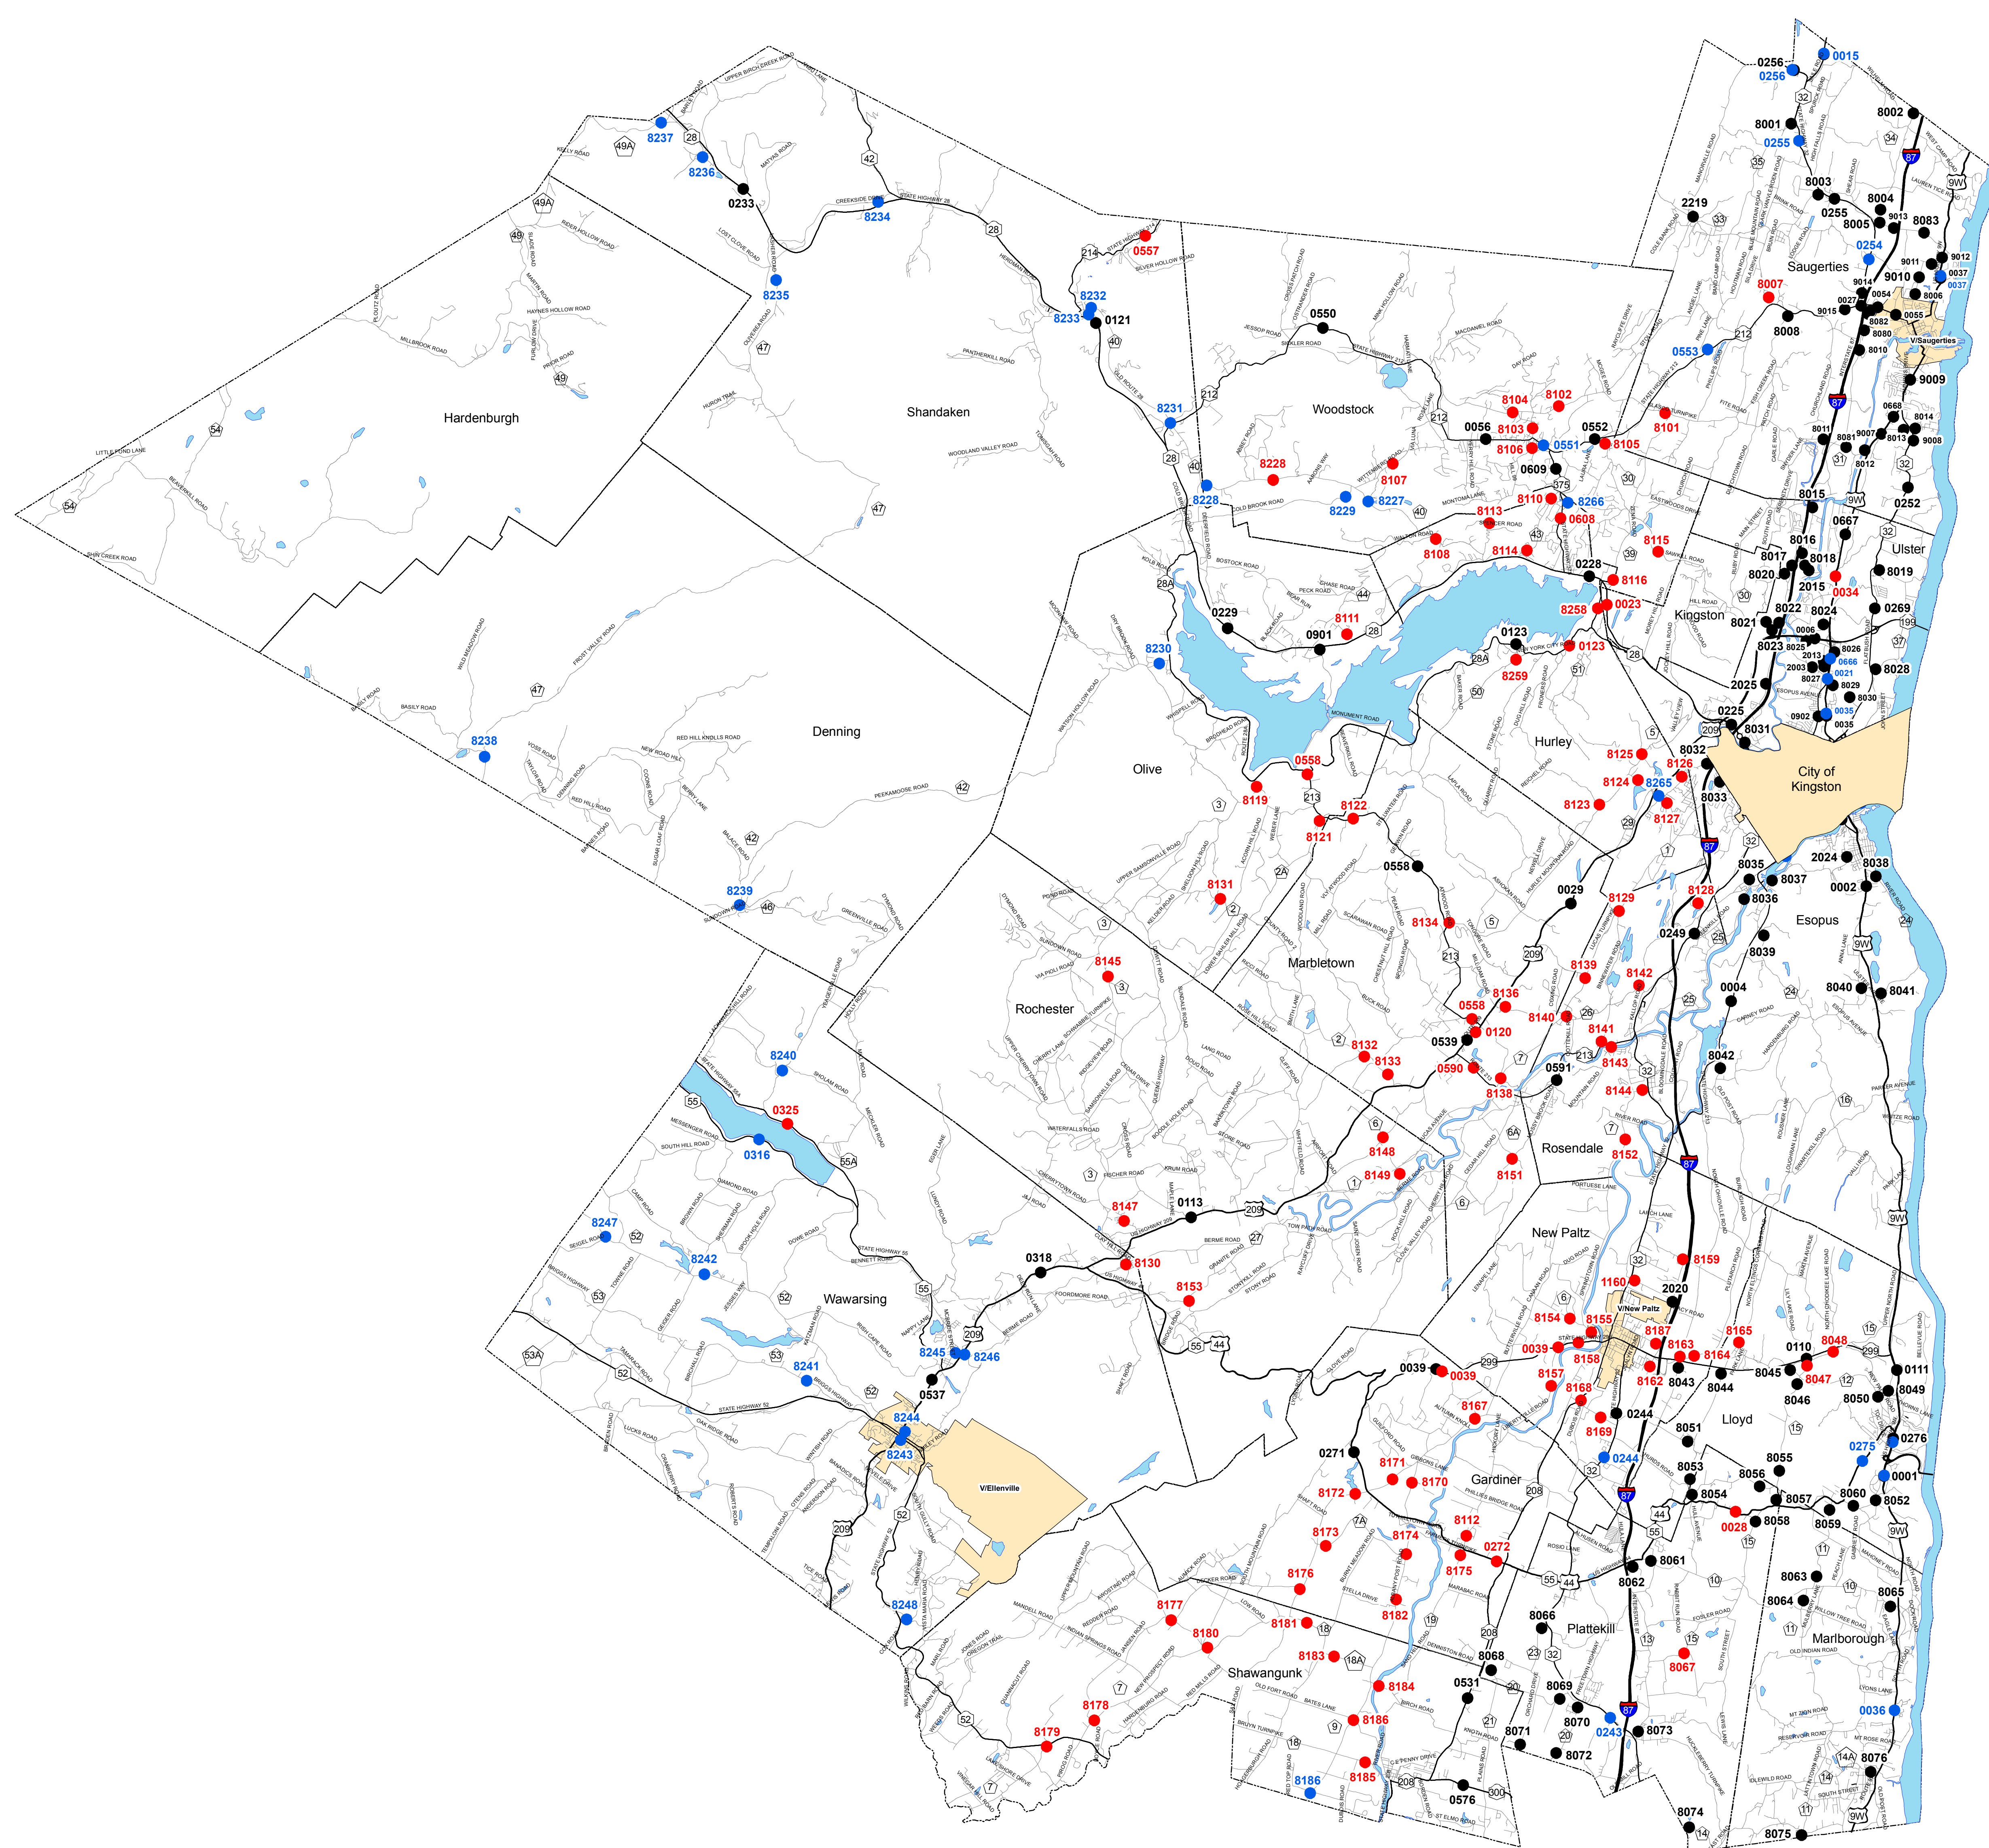

Ulster County Traffic Count Location

Legend

- 2005 Count Location
- 2006 Count Location
- 2007 Count Location

Prepared by
 Ulster County Transportation Council
 11/28/2007