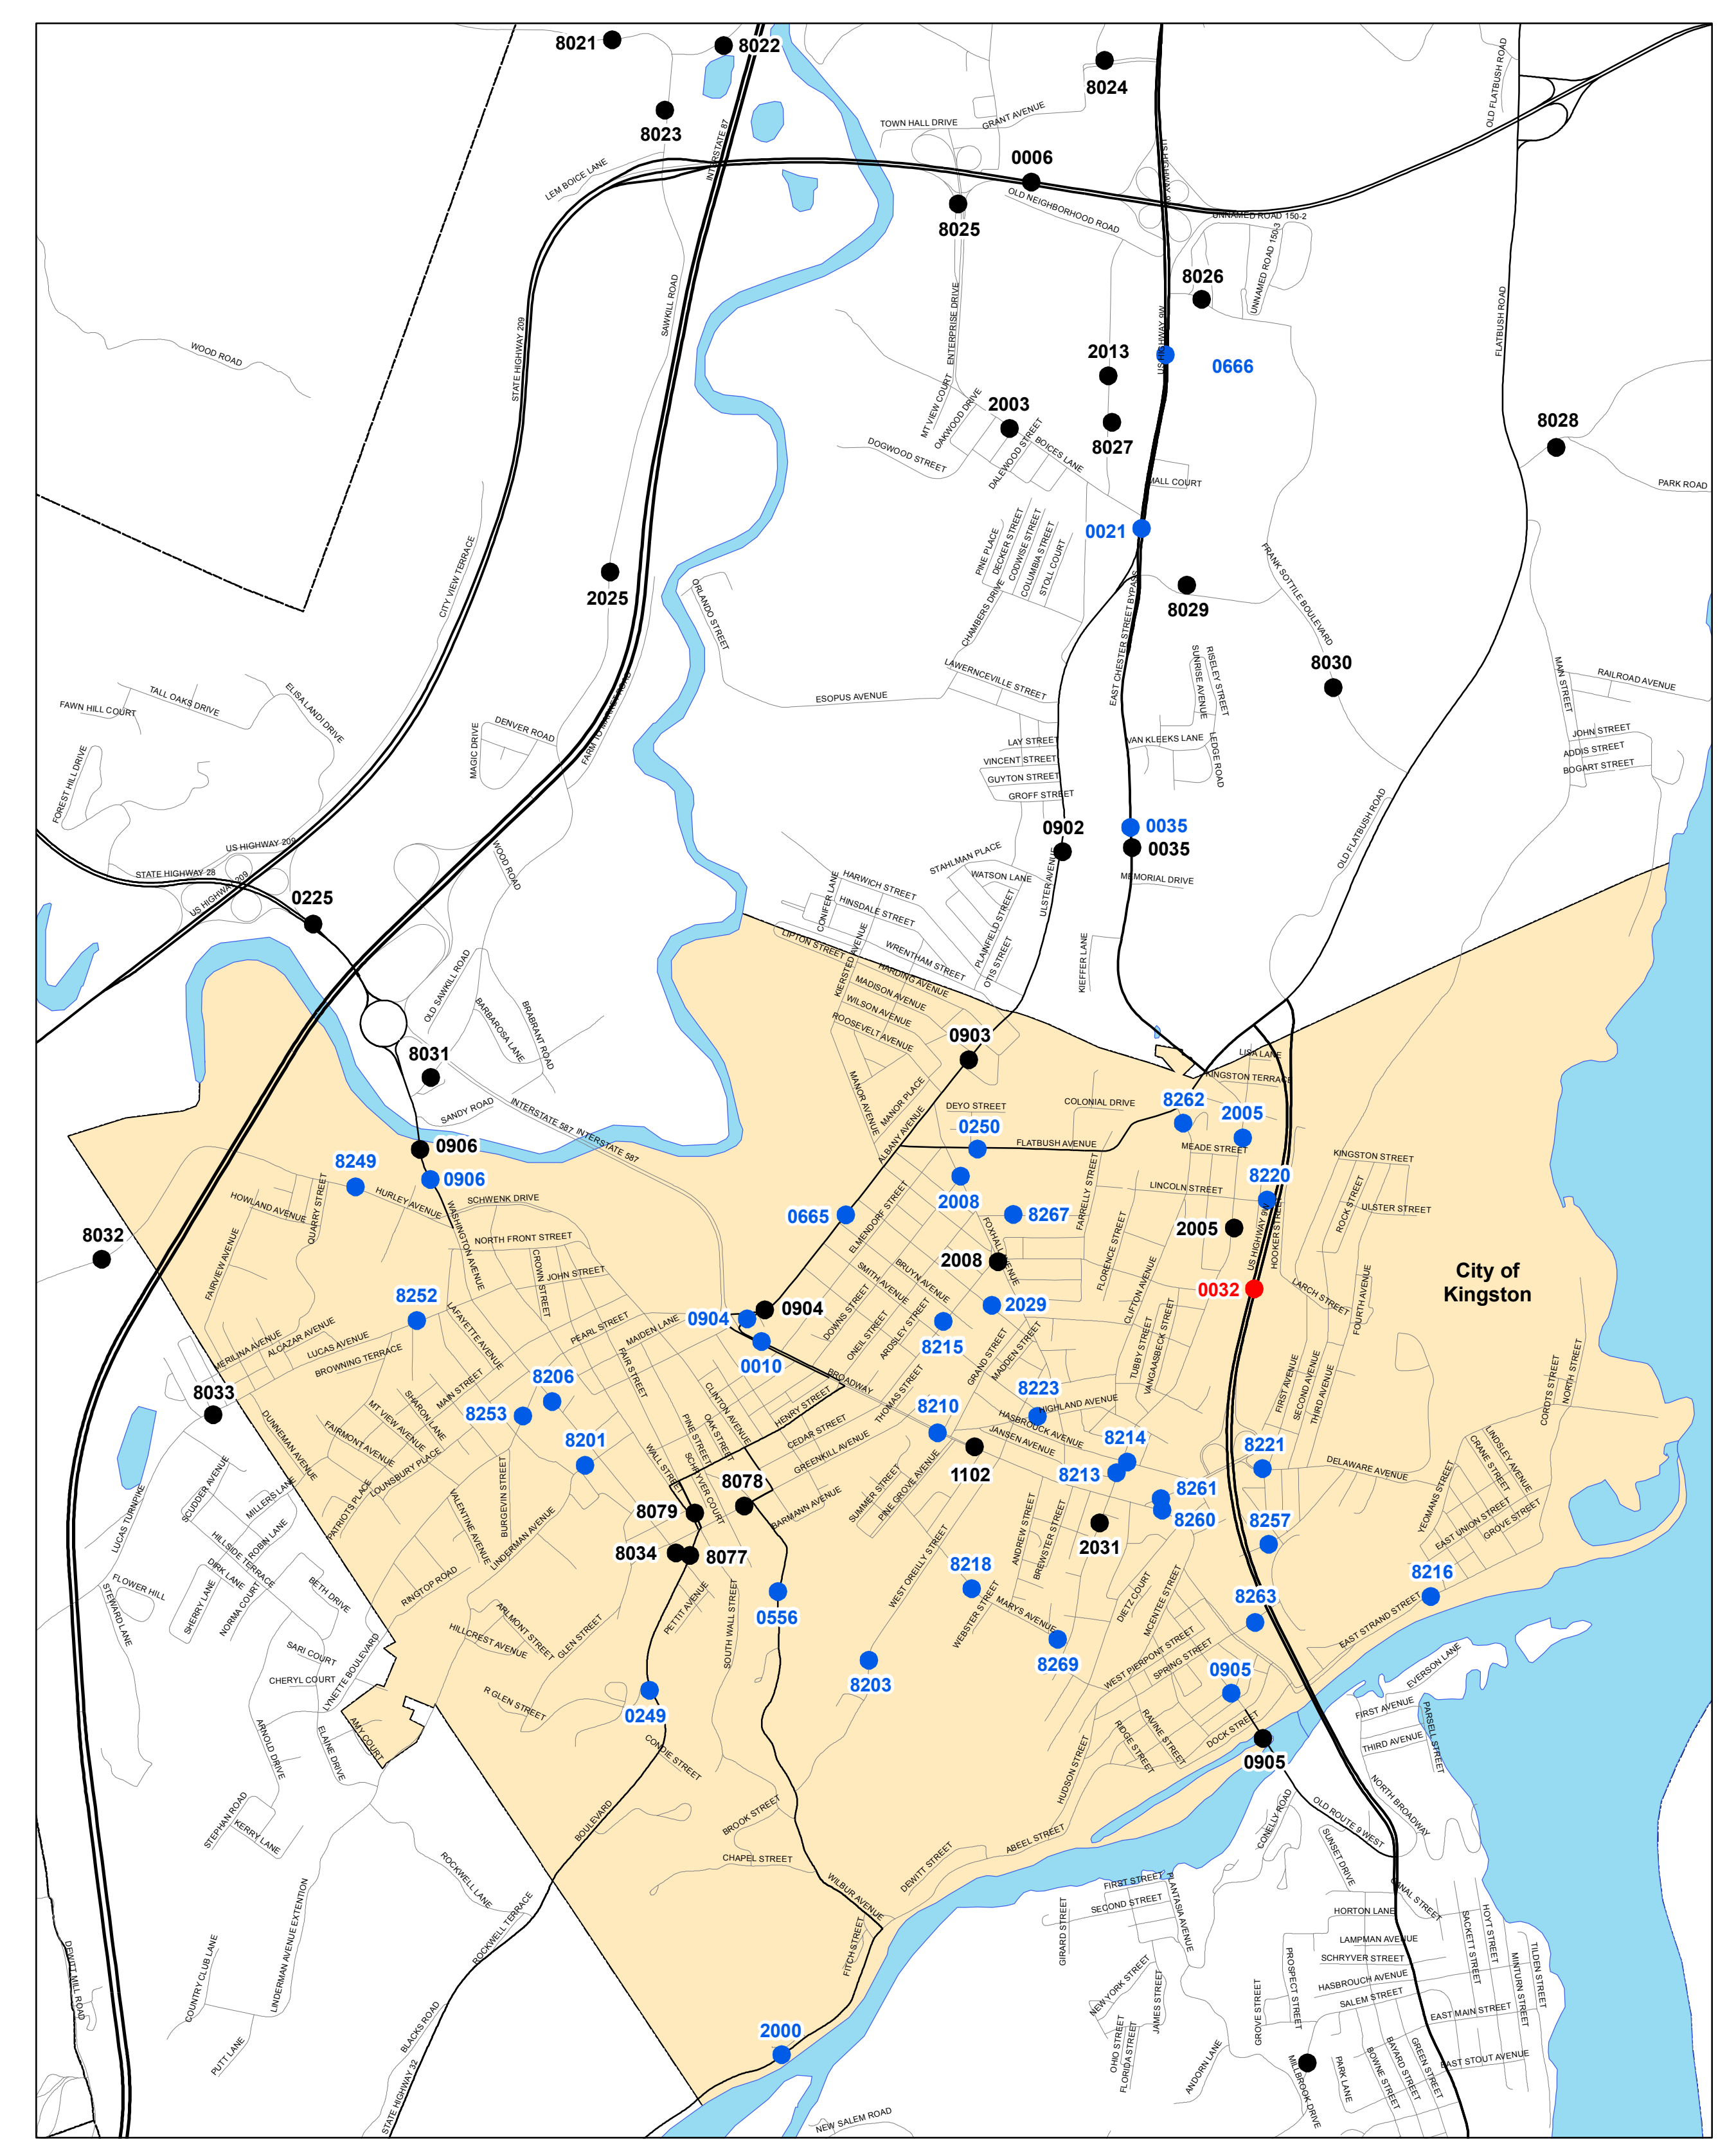

Ulster County Traffic Count Location

Legend

- 2005 Count Location
- 2006 Count Location
- 2007 Count Location

Prepared by
 Ulster County Transportation Council
 11/28/2007