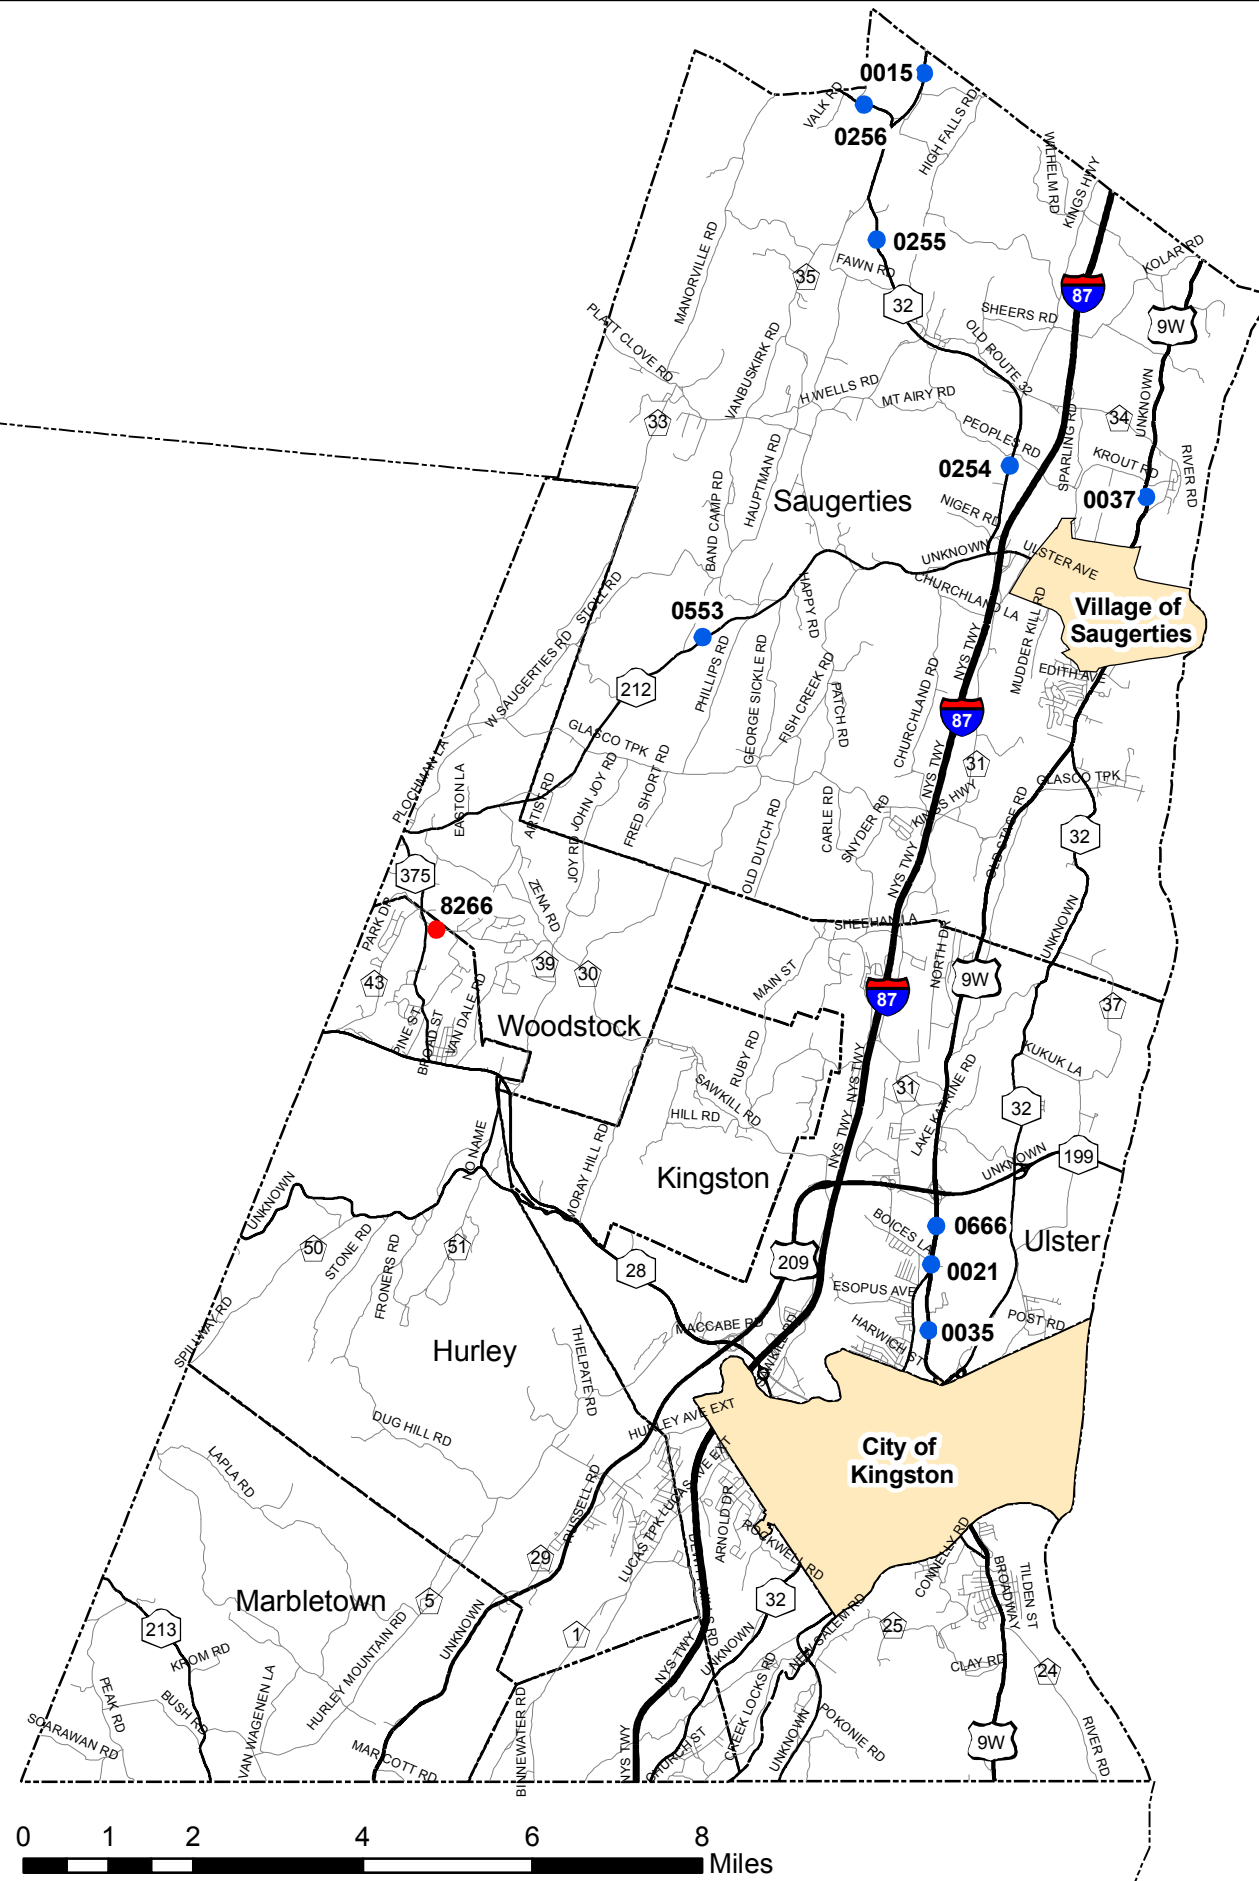

Map 3: Northeastern Ulster County 2007 Traffic Count Locations

Legend

- UCTC Counts
- NYSDOT Counts

Prepared by
Ulster County Transportation Council
11/01/2007