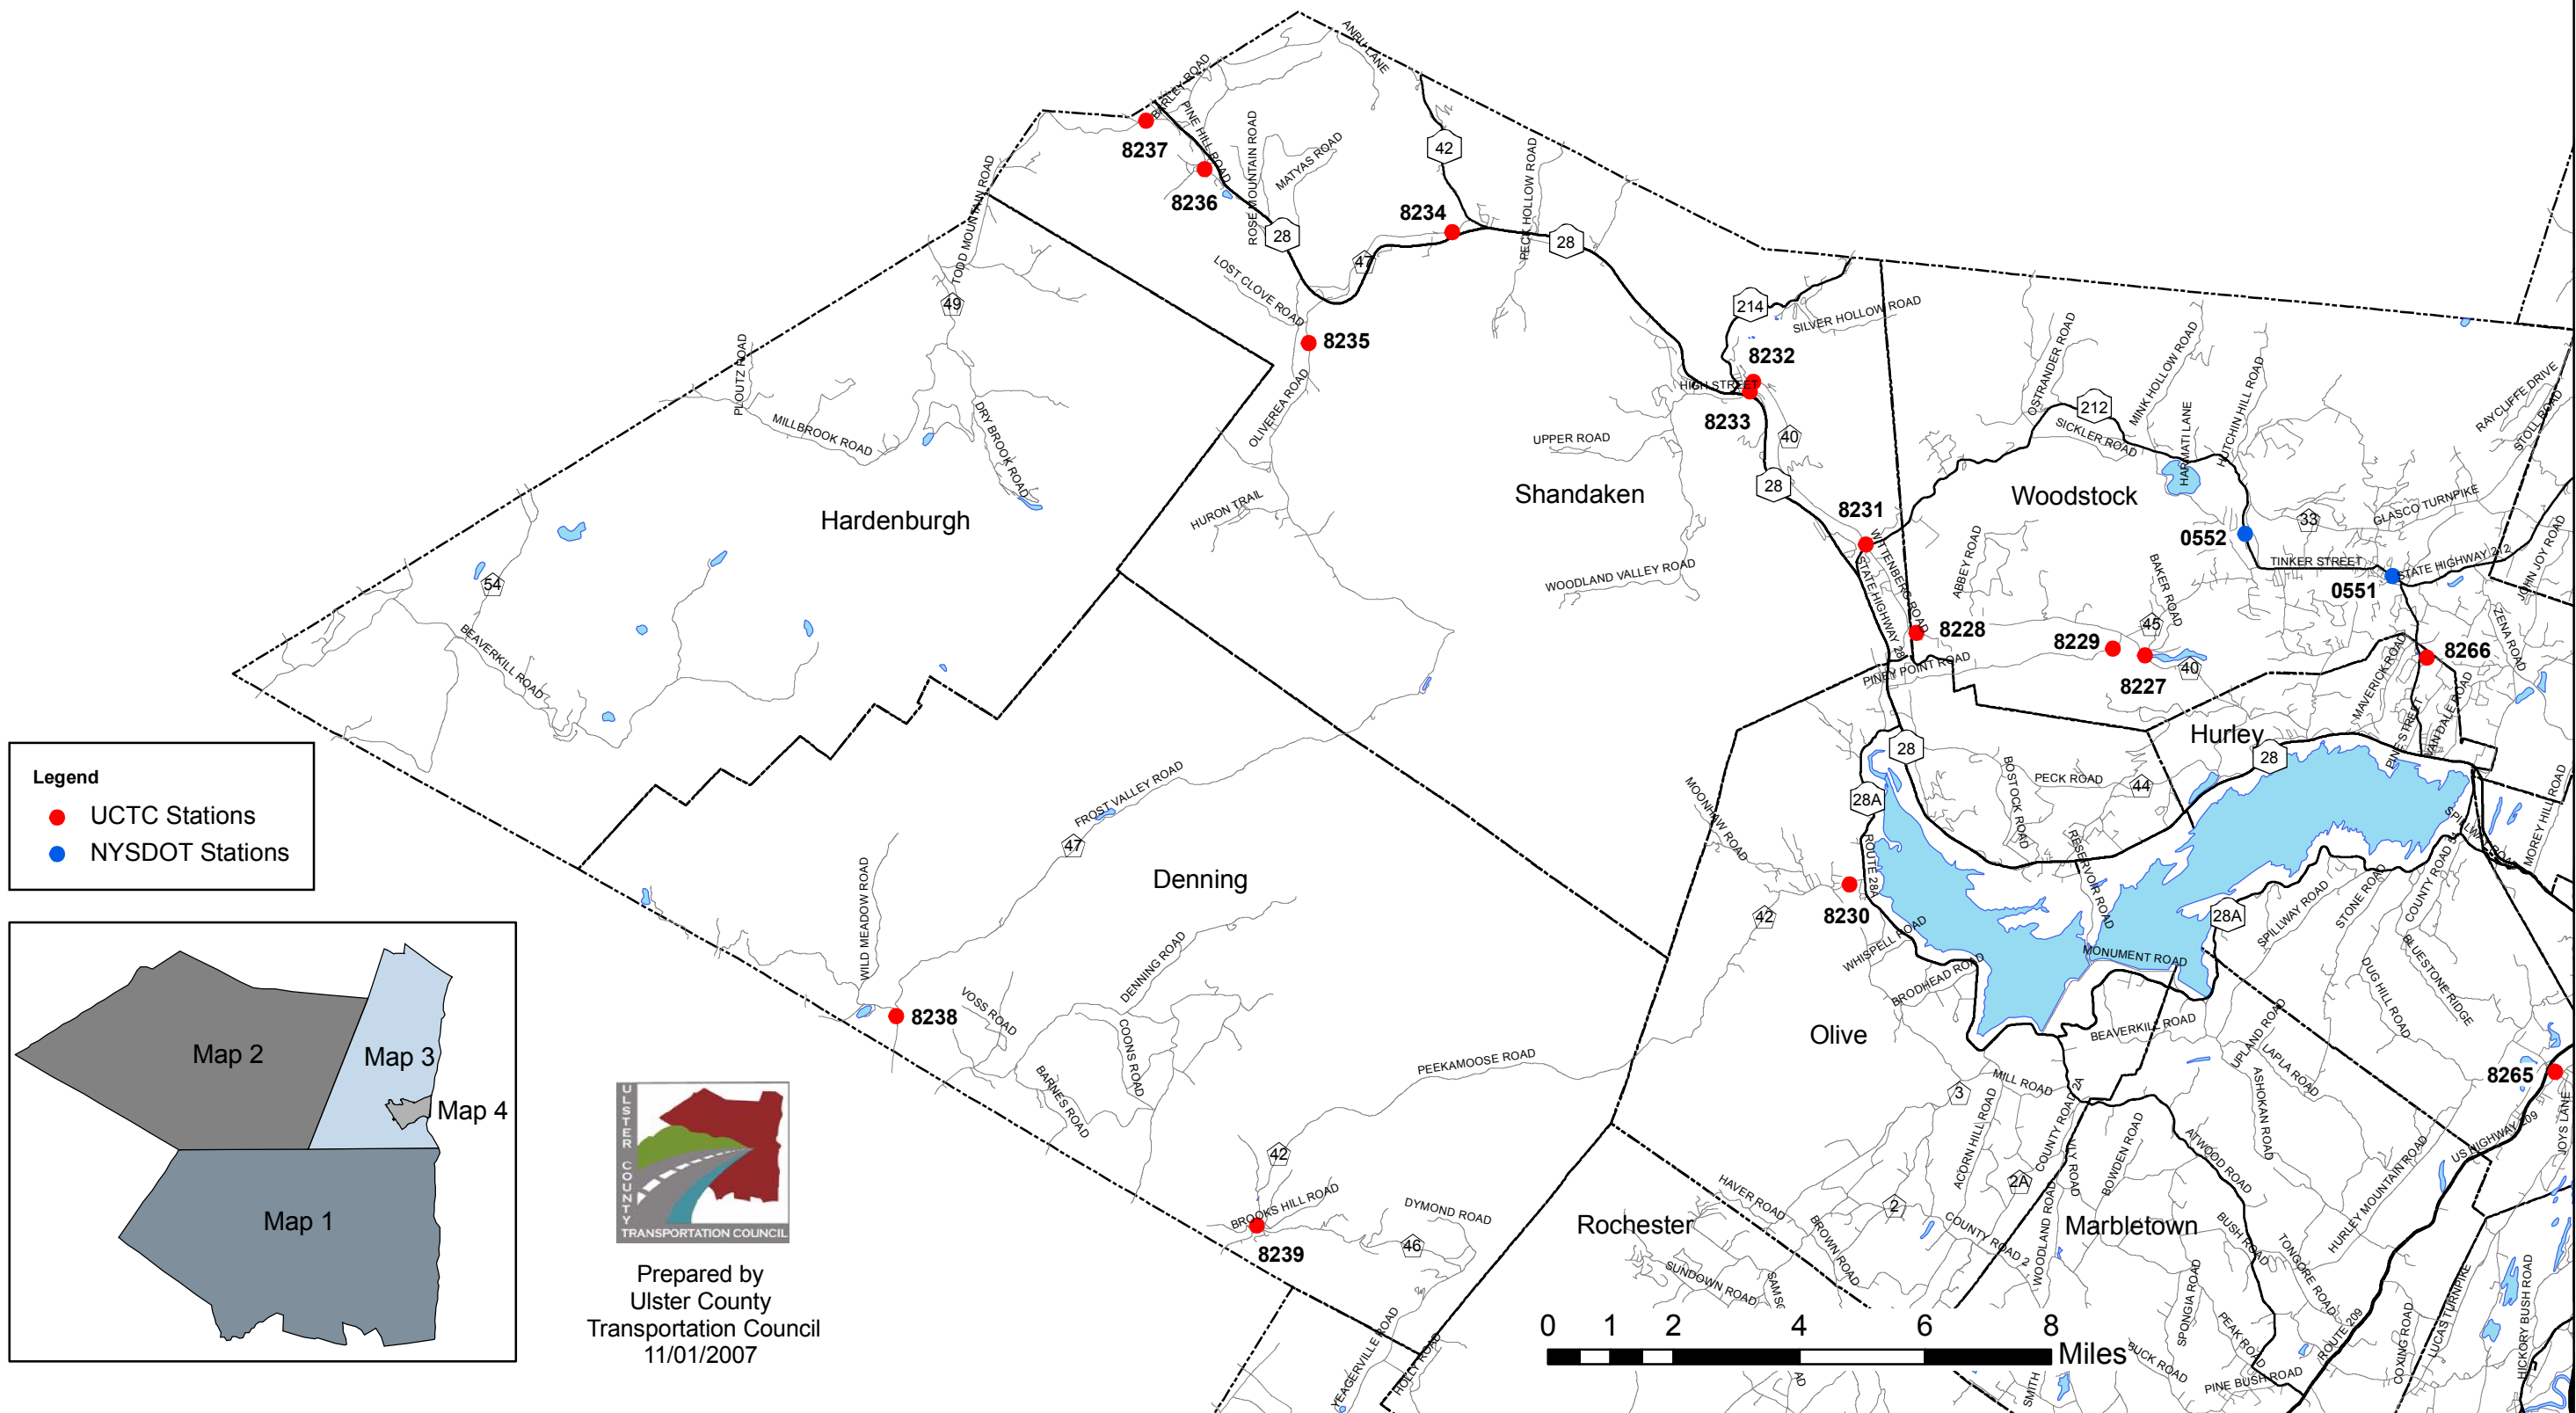

Map 2: Northwestern Ulster County 2007 Traffic Count Locations

Legend

- UCTC Stations
- NYSDOT Stations

Prepared by
Ulster County
Transportation Council
11/01/2007