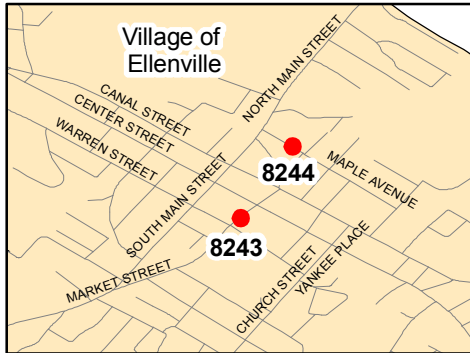

Map 1: Southern Ulster County 2007 Traffic Count Locations

Legend

- UCTC Stations
- NYSDOT Stations

Prepared by
Ulster County
Transportation Council
11/01/2007