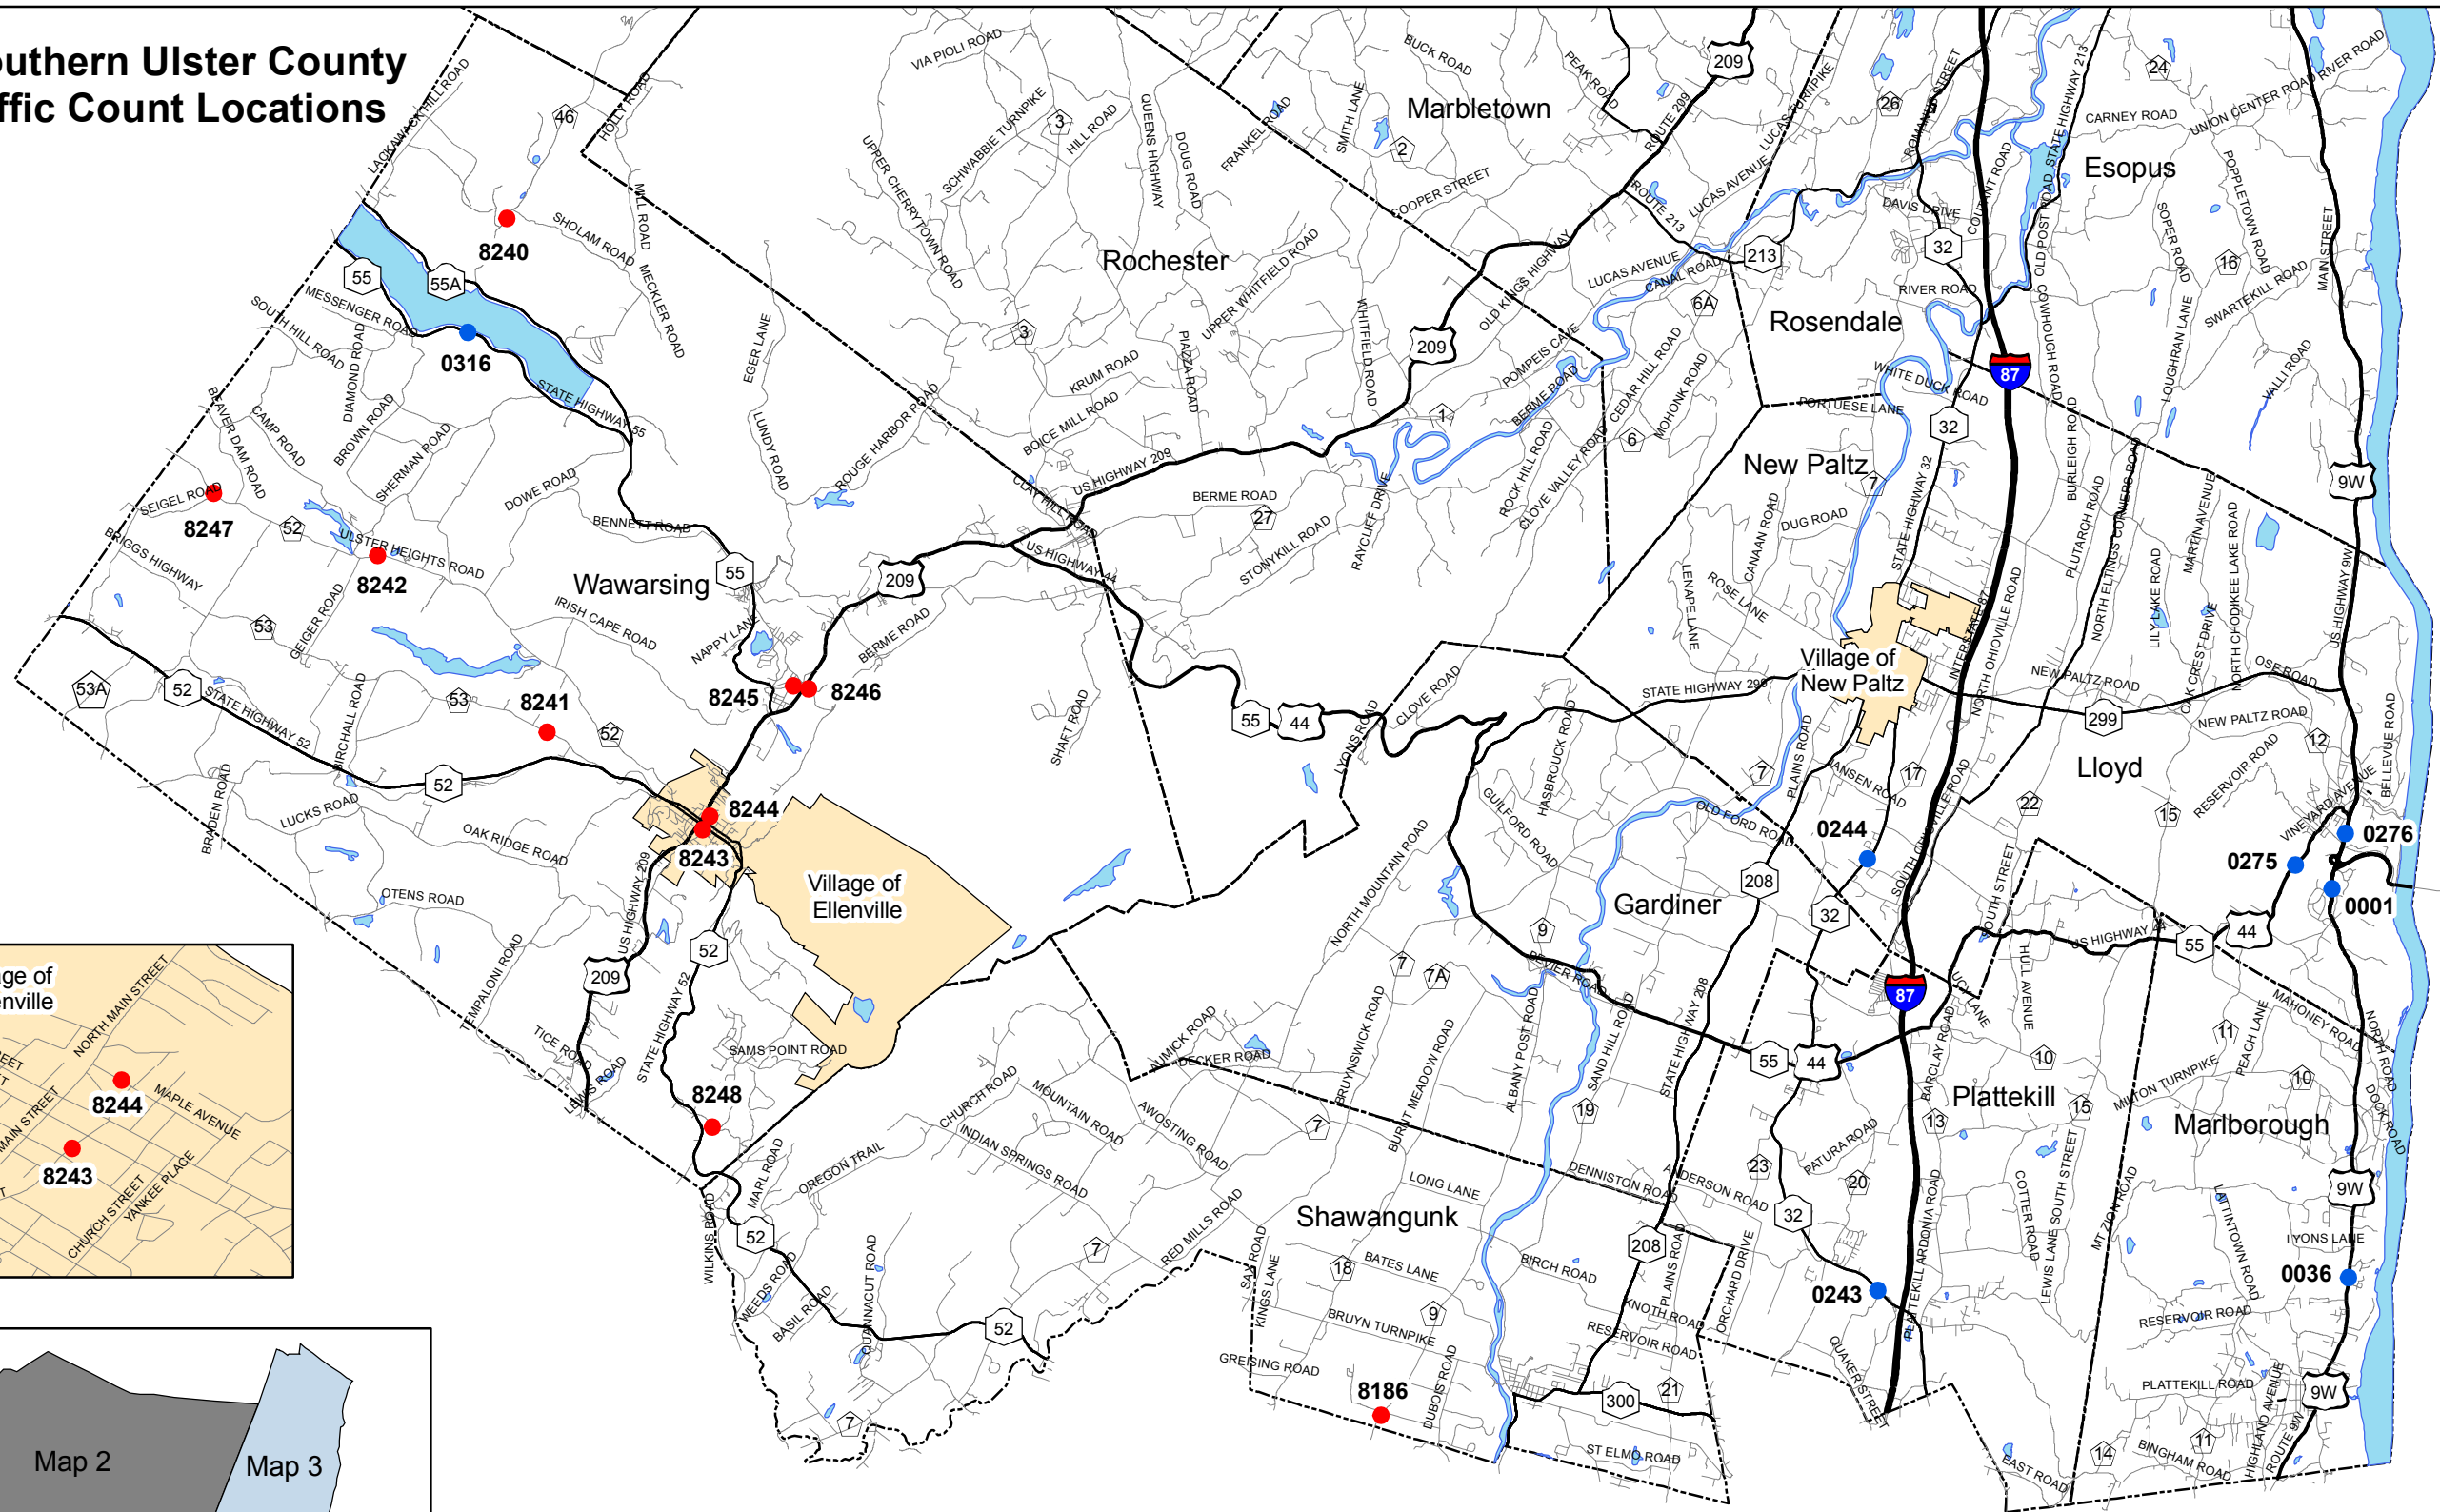

Map 1: Southern Ulster County 2007 Traffic Count Locations

Legend

- UCTC Stations
- NYSDOT Stations

Prepared by
Ulster County
Transportation Council
11/01/2007