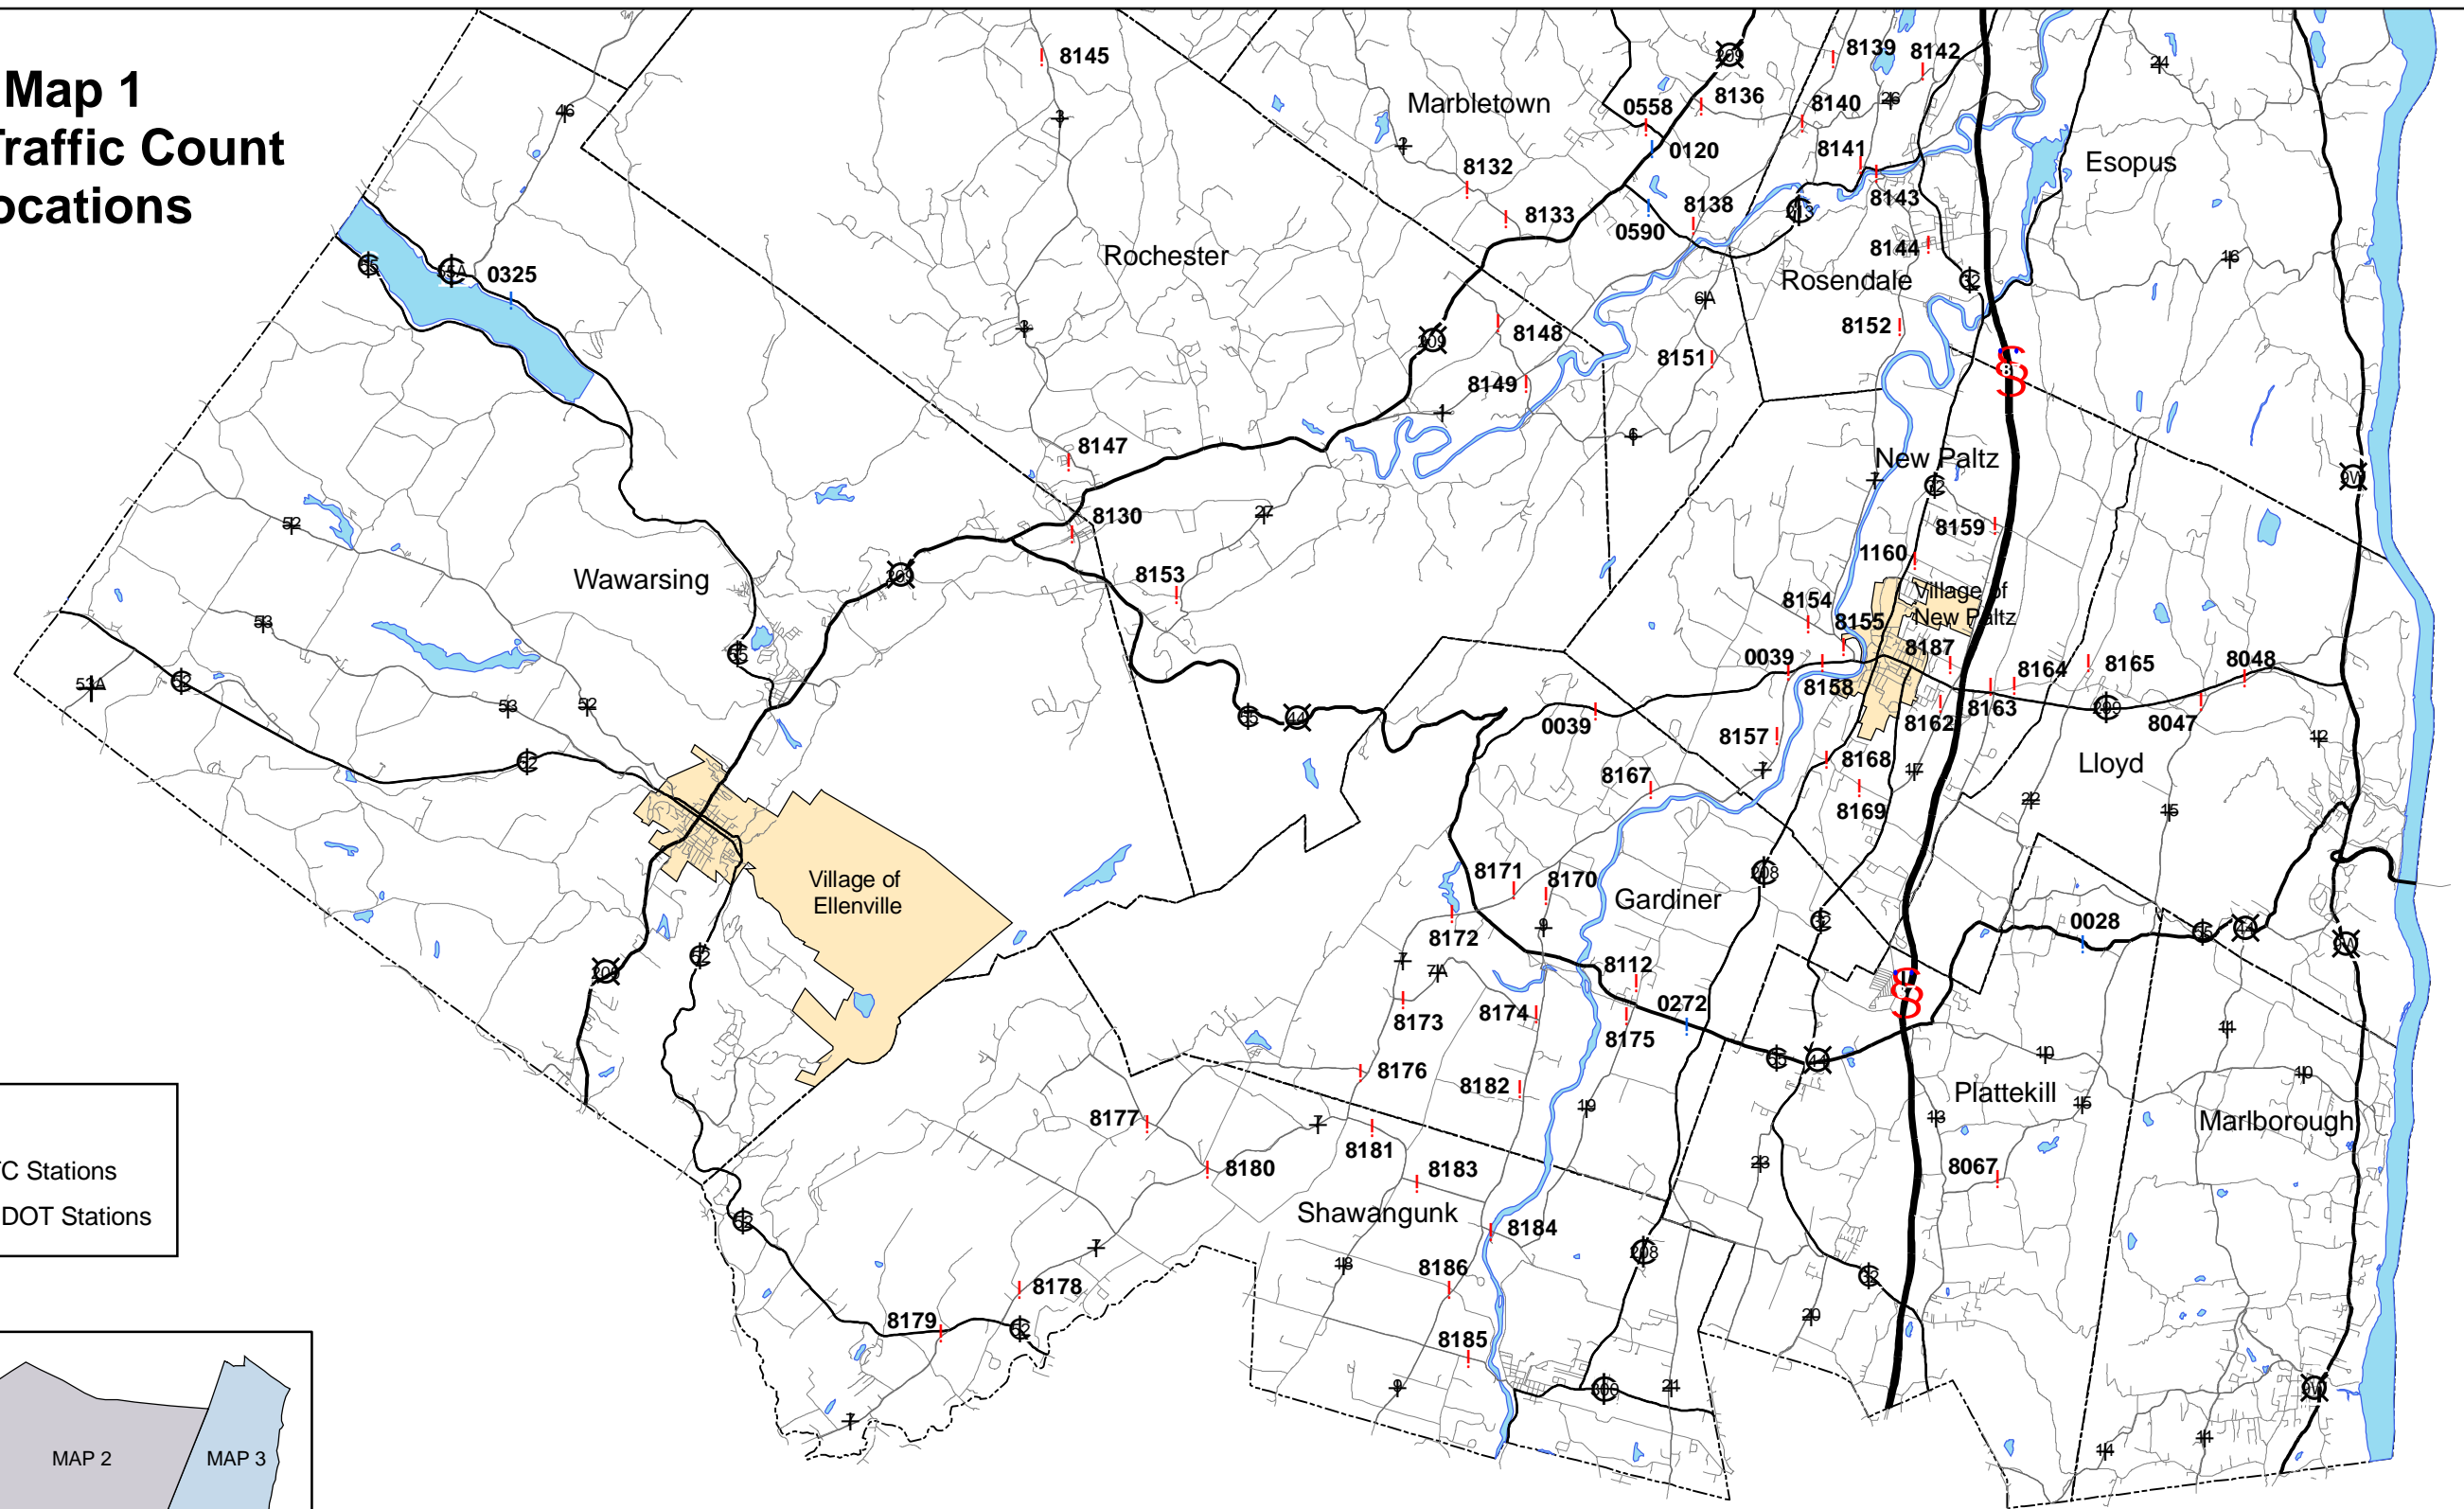

# Map 1 2006 Traffic Count Locations

**Legend**

- ! UCTC Stations
- ! NYSDOT Stations

Prepared by the Ulster County Transportation Council 12/01/2006