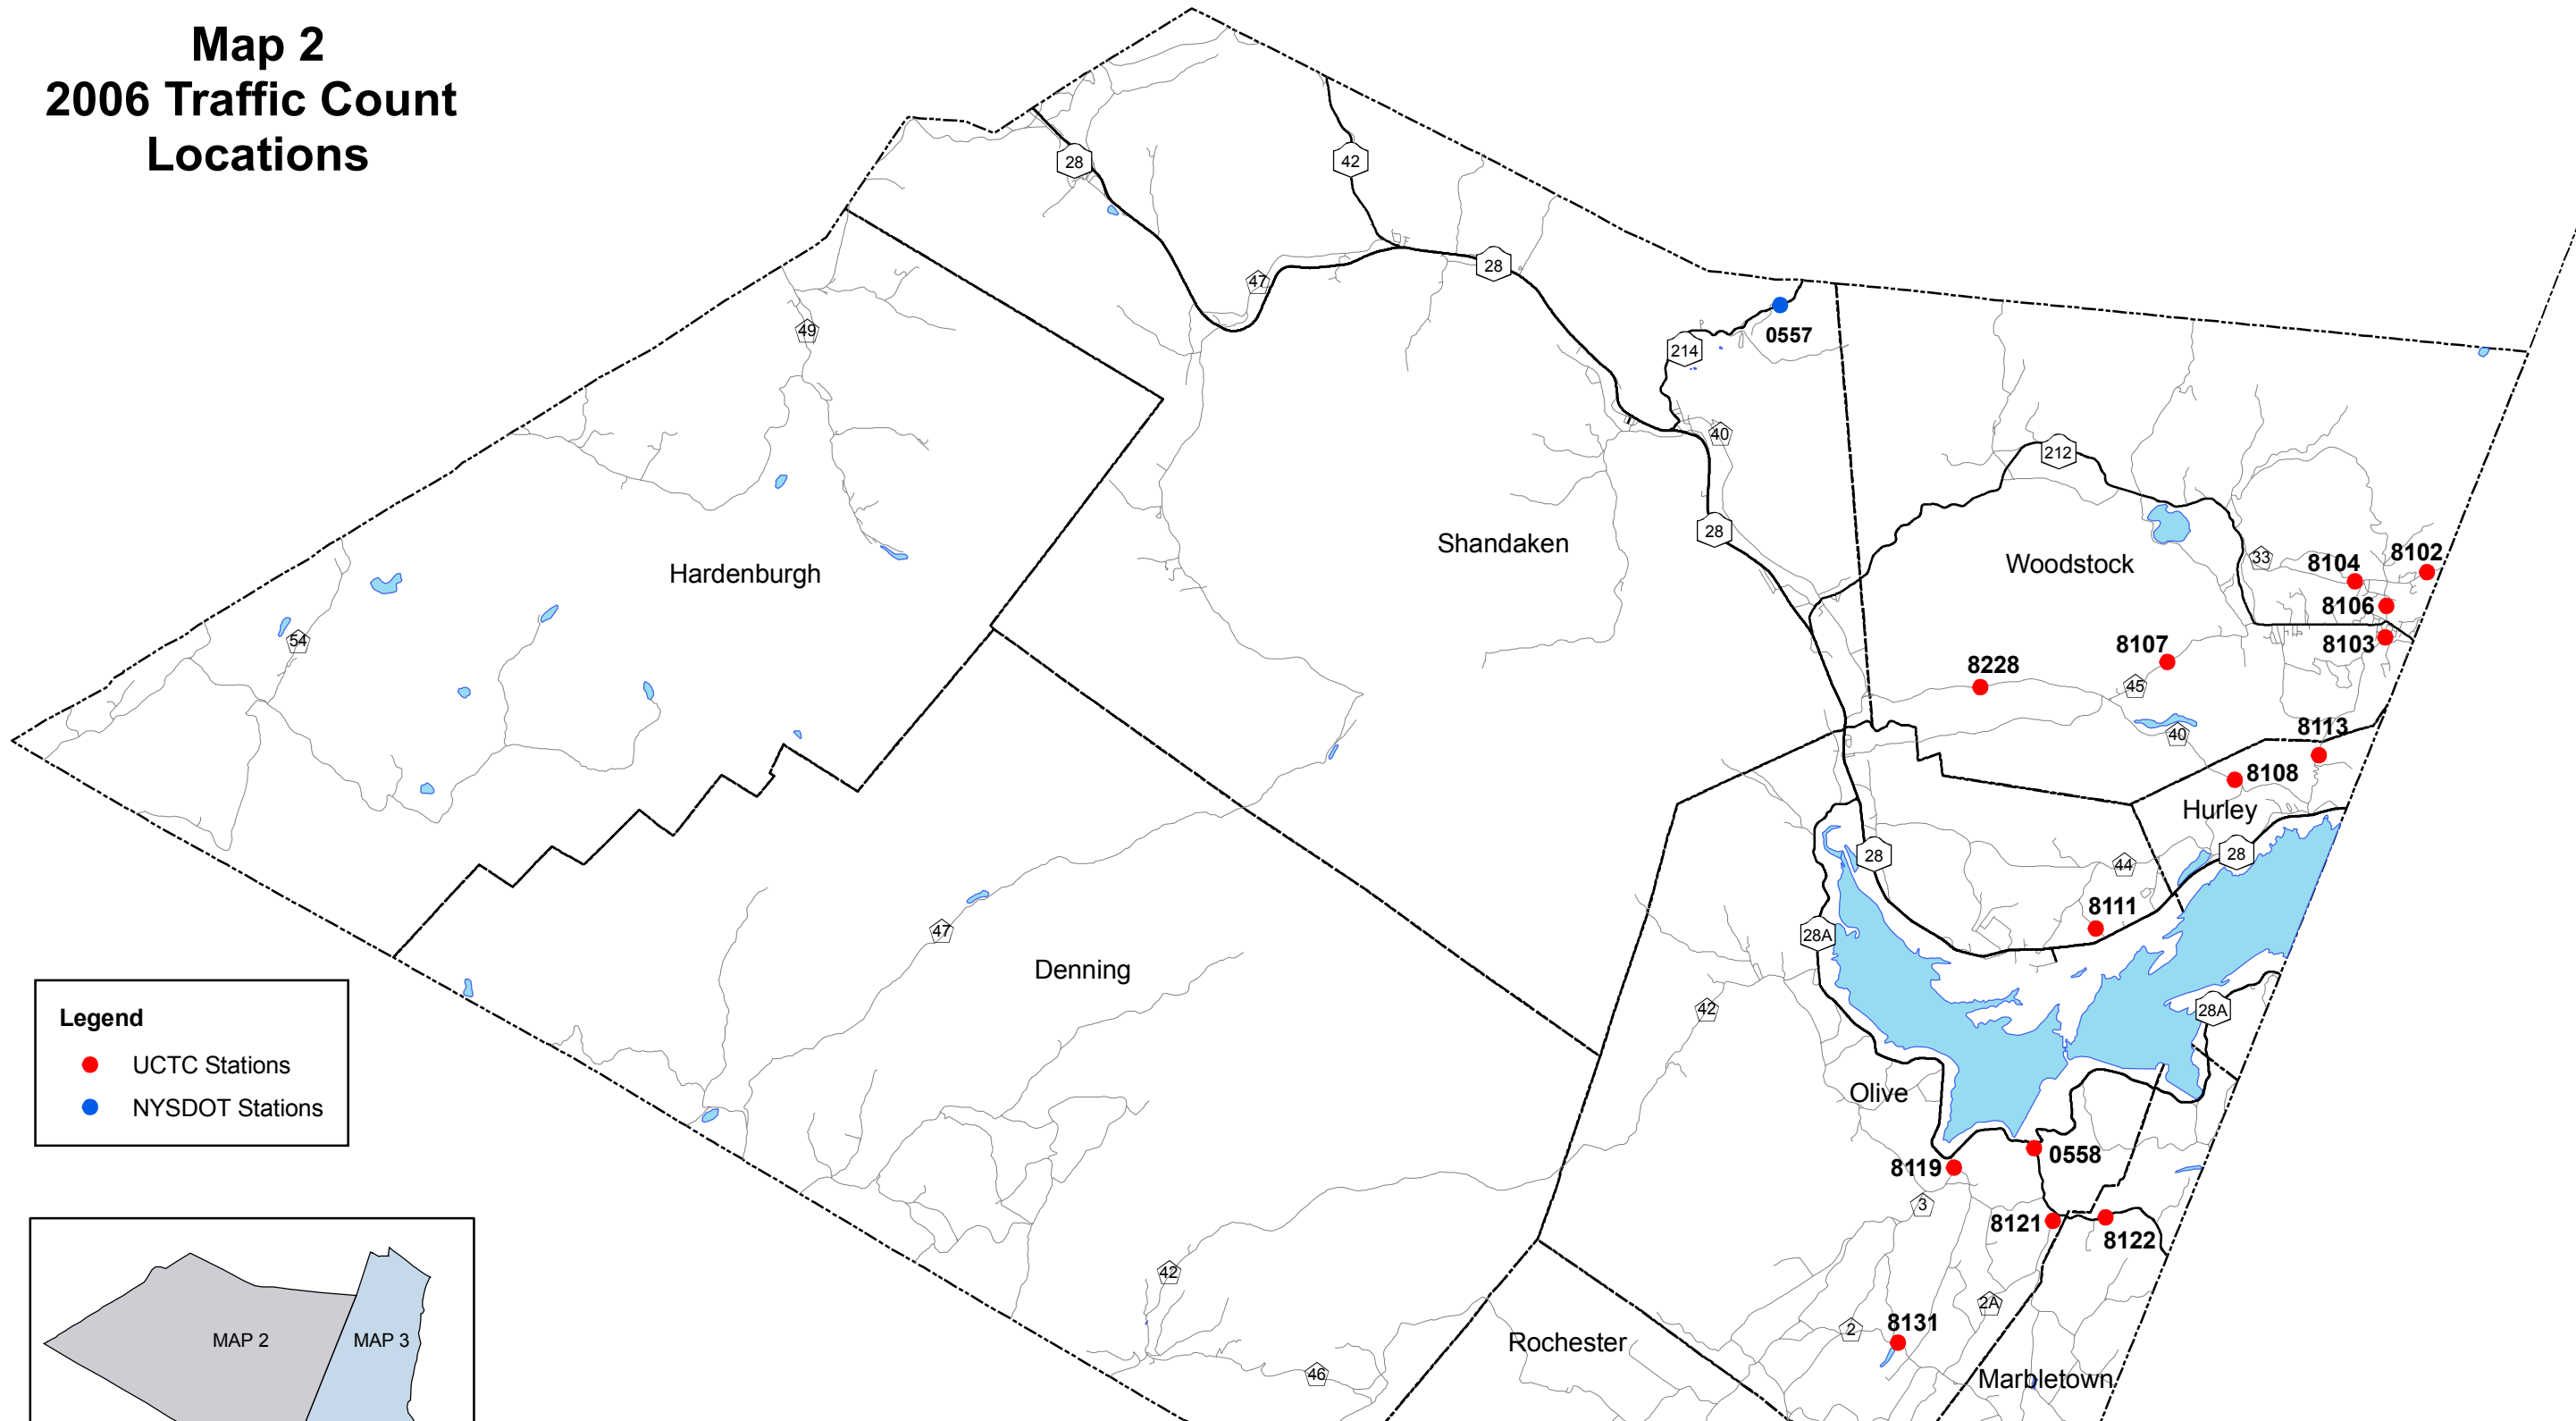

Map 2 2006 Traffic Count Locations

Legend

- UCTC Stations
- NYSDOT Stations

Prepared by the Ulster County Transportation Council 12/01/2006