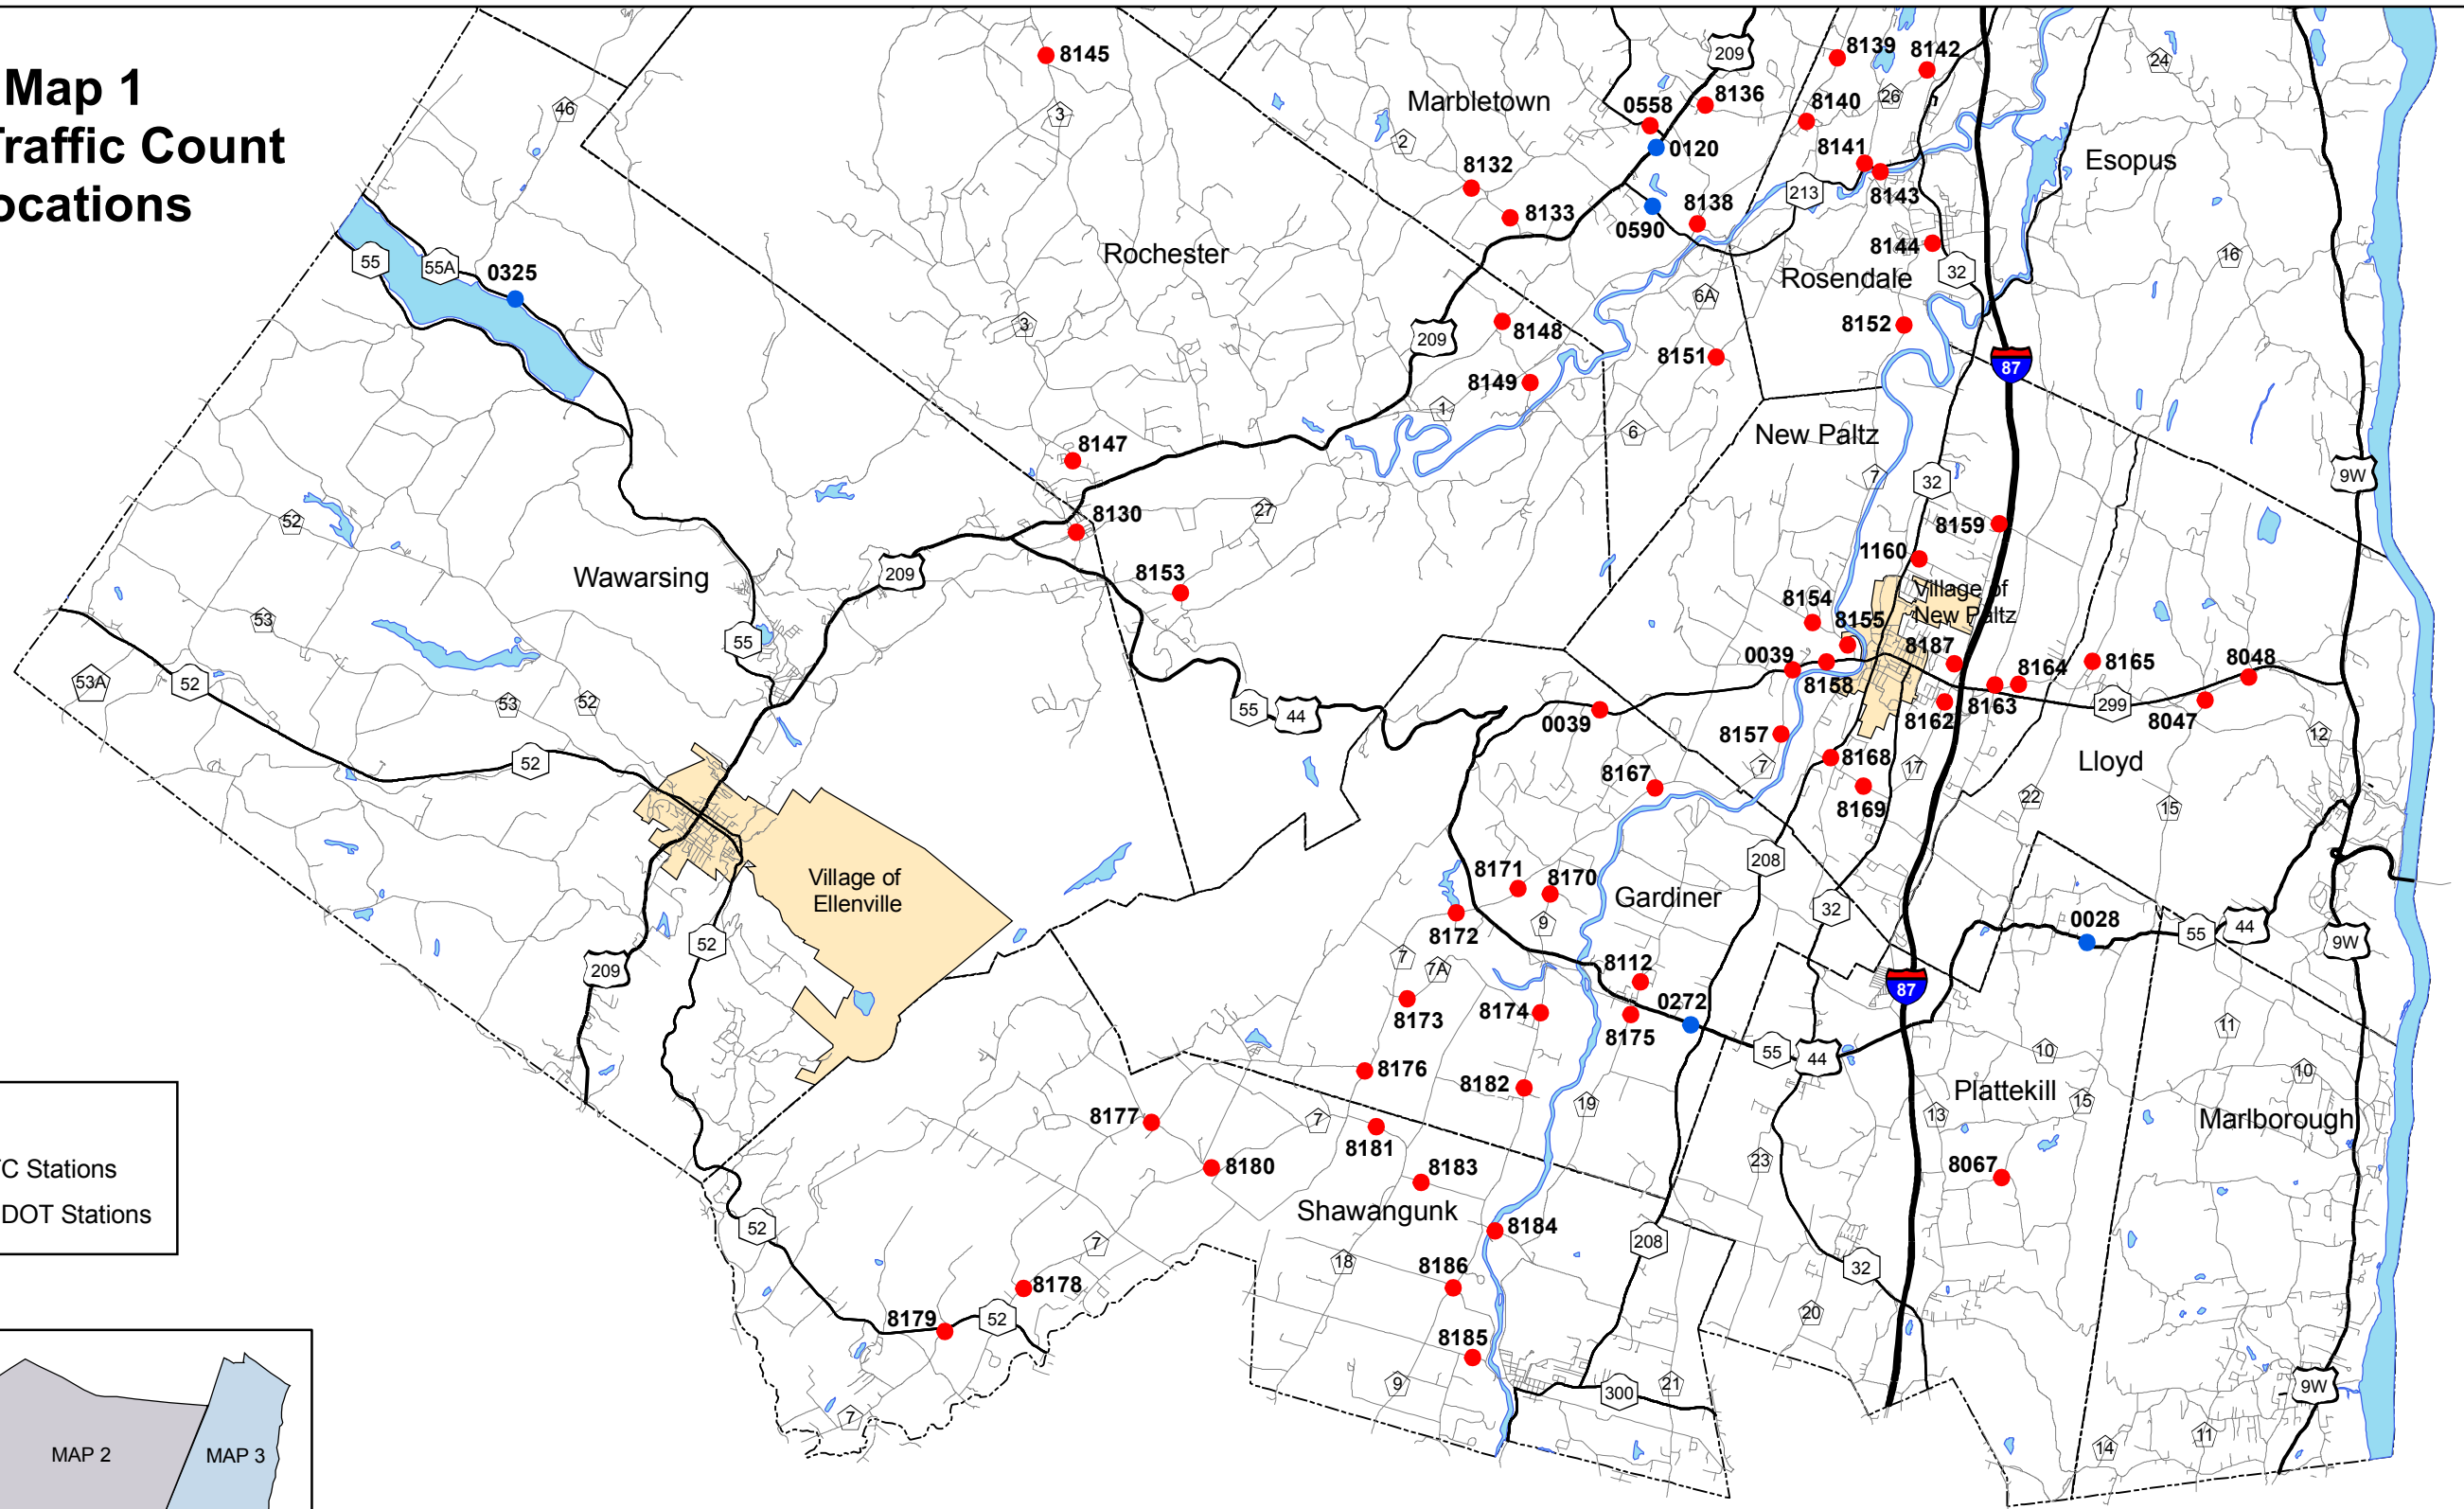

Map 1 2006 Traffic Count Locations

Legend

- UCTC Stations
- NYSDOT Stations

Prepared by the Ulster County Transportation Council 12/01/2006